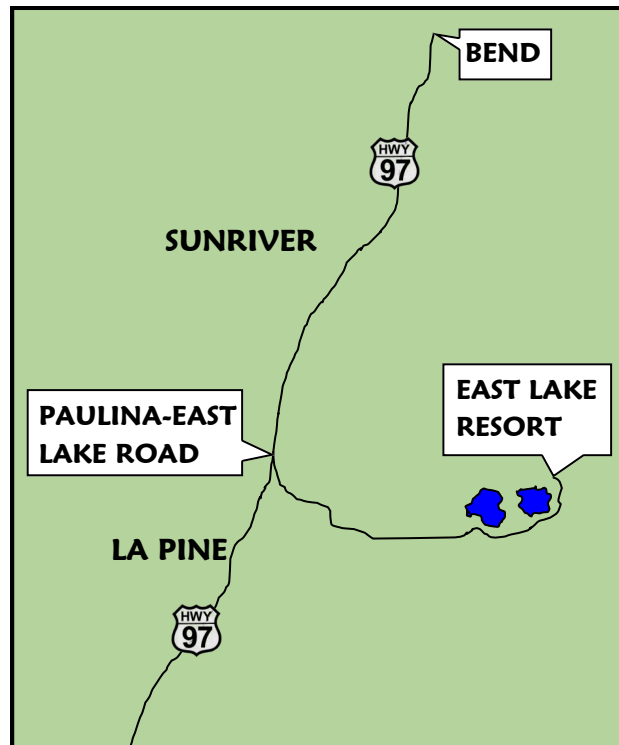

East Lake Resort is a spectacularly scenic vacation, geologic and archeological wonderland located in Central Oregon. Situated in the Newberry National Volcanic Monument Caldera at just under 6,400 feet elevation, the lake is fed by snowmelt and underground springs. East Lake covers 1,050 acres, is approximately a mile in diameter, has a maximum depth of 185 feet, and average depth of over 67 ft.

Directions to East Lake Resort

(541) 536-2230

East lake resort is located off Hwy 97 in Central Oregon. The junction is well marked with signs to Newberry Caldera, 22 miles south of Bend, 9 miles south of the Sunriver turnoff, and 4 miles north of La Pine. Turn east on *East Lake - Paulina Lake Road* (County Road 21). Drive 18 paved miles to East Lake Resort.